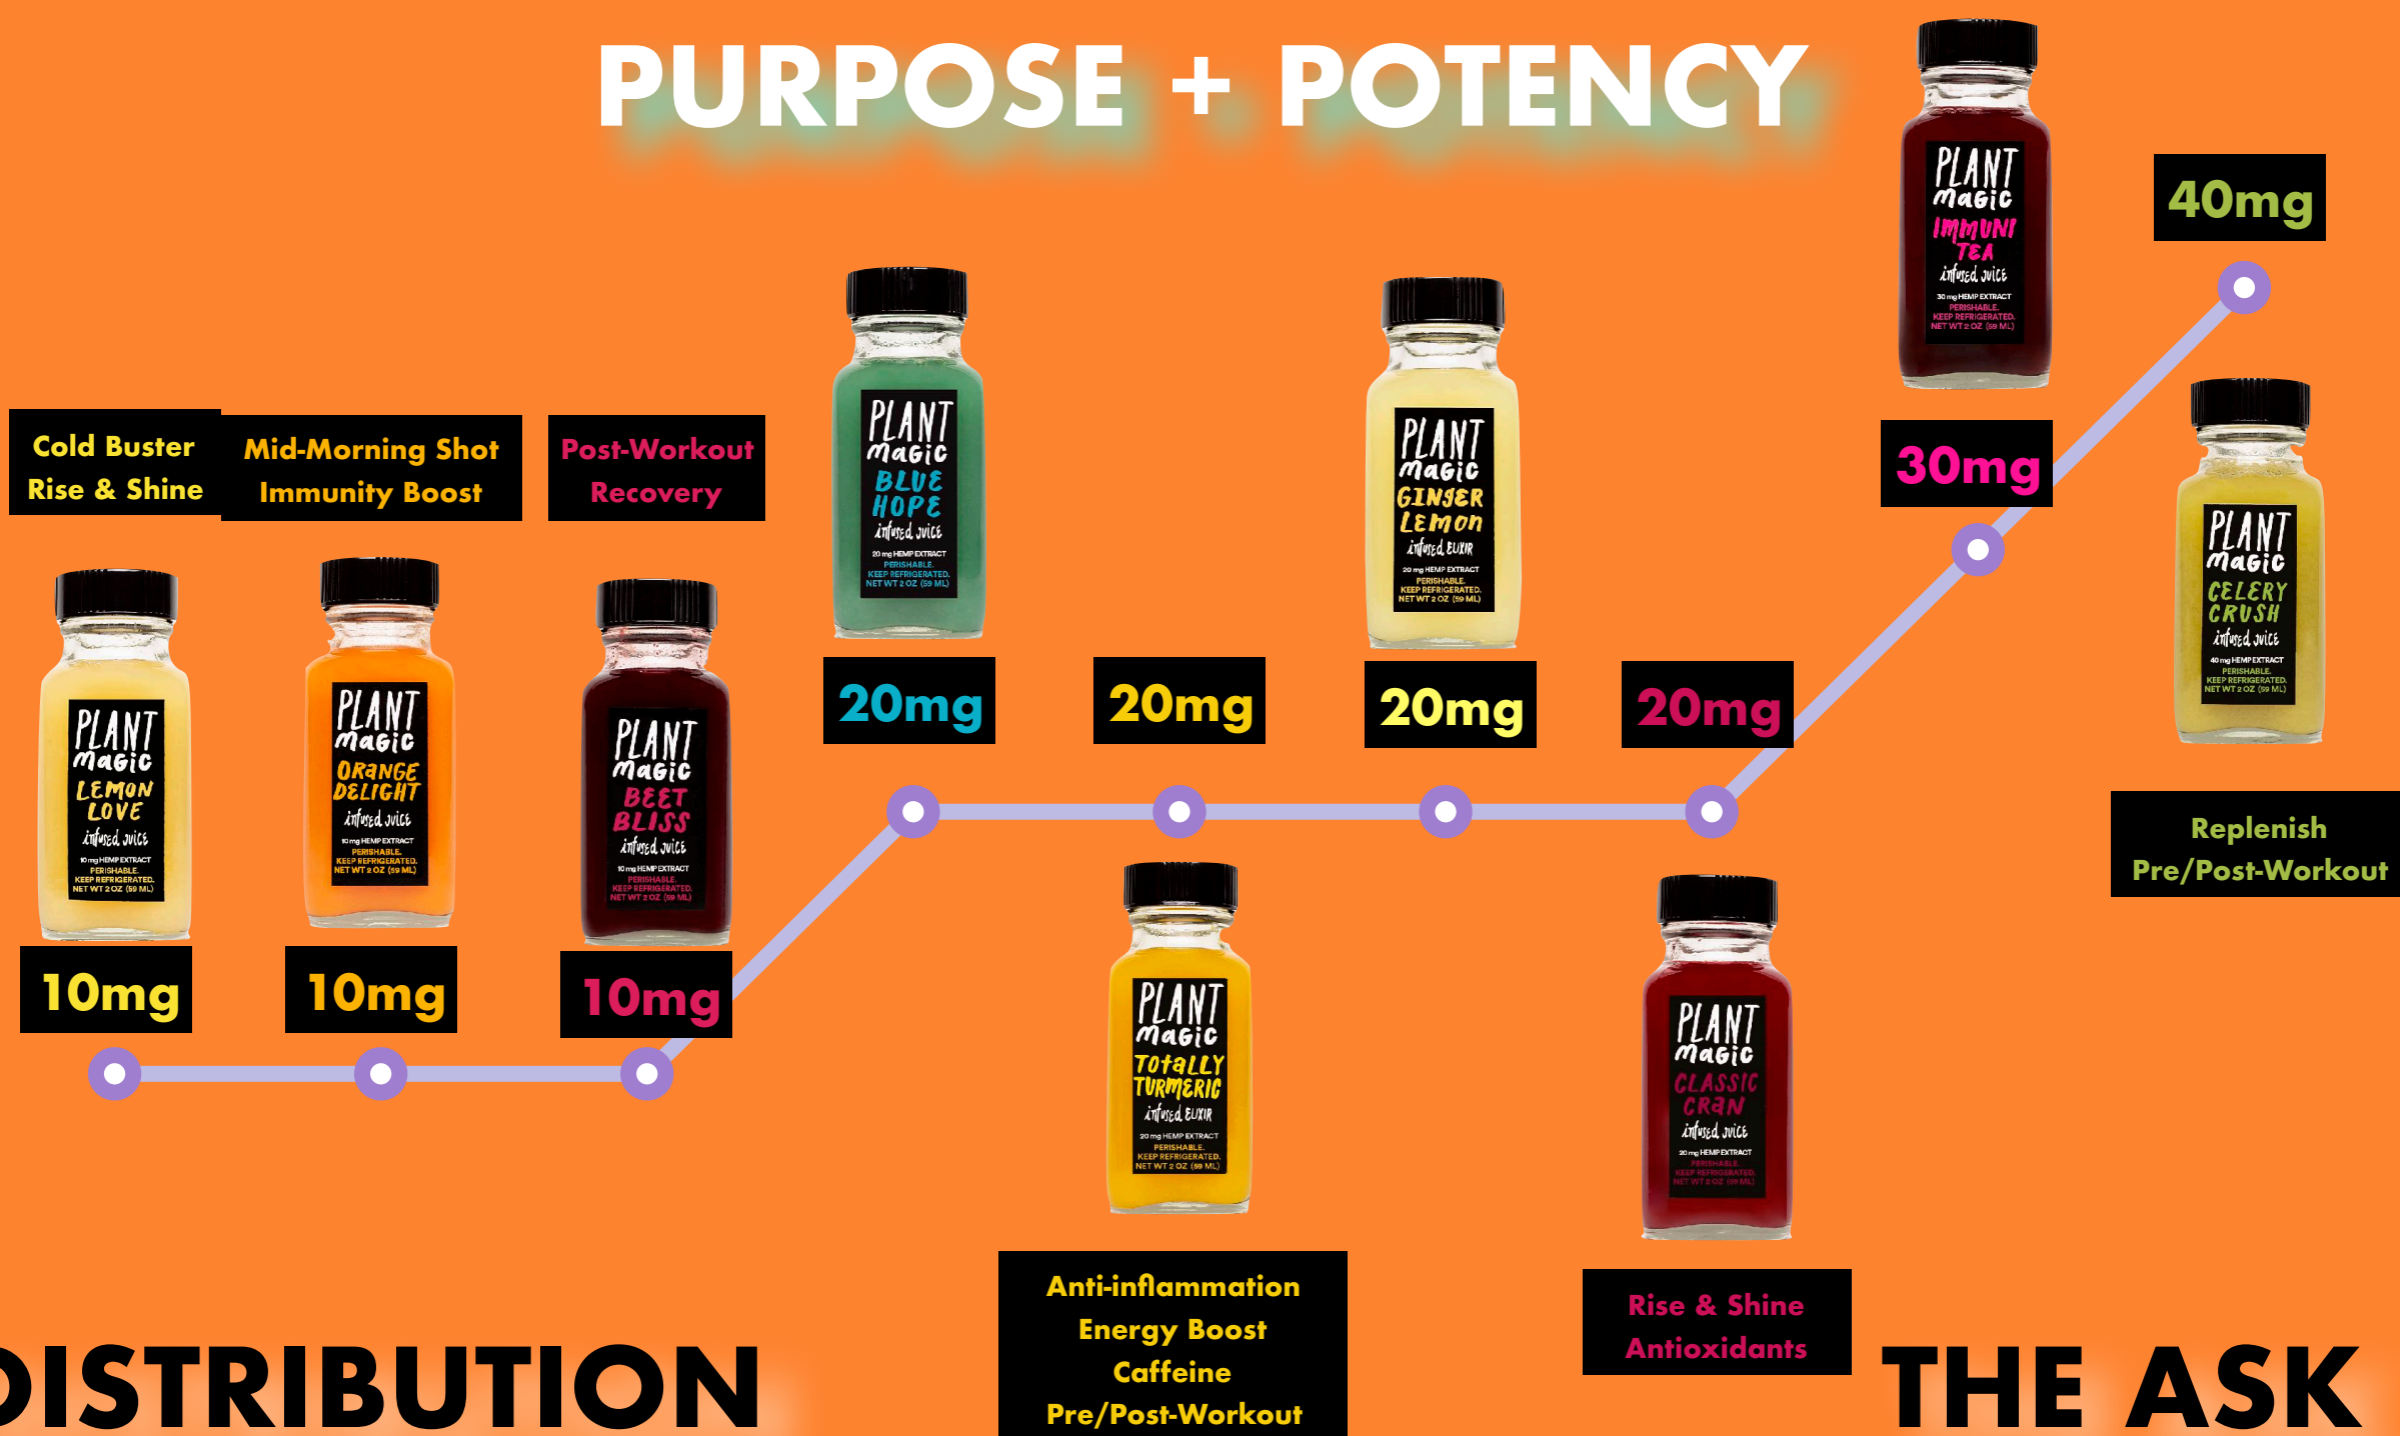

PURPOSE + POTENCY

DISTRIBUTION

BOUTIQUE FITNESS

Barry's Bootcamp • Soul Cycle • Rumble Boxing • YogaWorks • Pure Barre

HOSPITALITY

Hotel Minibars • Bars & Restaurants

SPA/WELLNESS

Exhale • CBD Stores

WHOLESALE ACCOUNTS

Work with distributors in select markets to acquire retail accounts in specialty grocery, health and wellness, and grocery sectors

SUBSCRIPTION

Leveraging existing customers and corporate accounts as monthly subscribers with local delivery in SF Bay Area.

eCOMMERCE/DIRECT TO CONSUMER

Partner with speciality third-party online e-commerce platforms that offer strong product visibility and brand exposure to our target audience.

EARLY ACCOUNT INCLUDE

BARRY'S BOOTCAMP

FOUR SEASONS